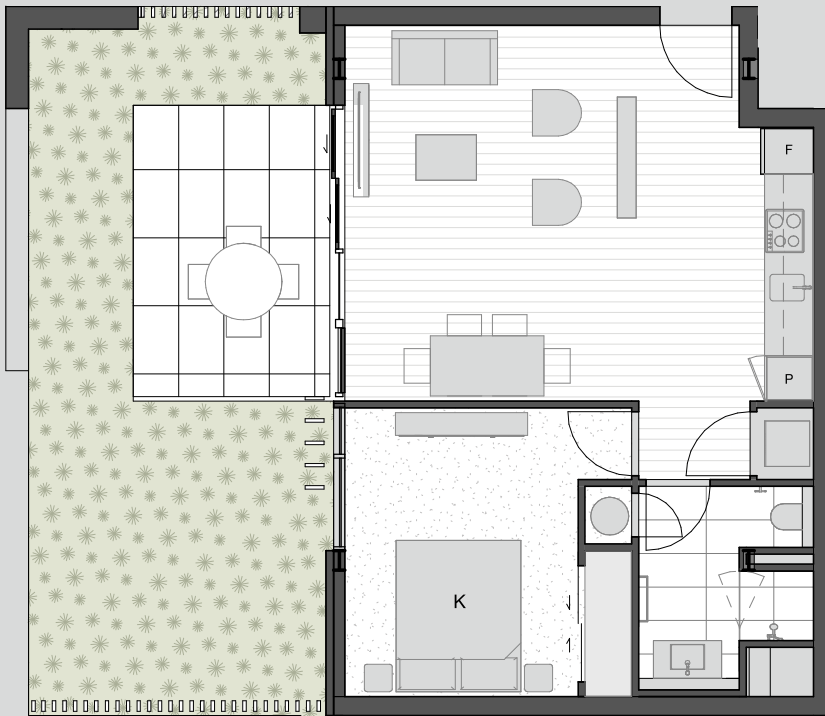

ELEVEN
PAORA

APARTMENT **102**

1 BED. 1 BATH. 1 CARPARK.

AREA

Internal	57m ²
Terrace	36m ²
TOTAL	93m²

LEVEL 1 LAYOUT

NOTES

Areas are measured to the outside of external walls and to the centre of the inter-tenancy walls. All areas are approximate only and may change. Layouts, positions and specifications are subject to further change as per the Sales Agreement. Furniture and furnishings are indicative only and are not included.