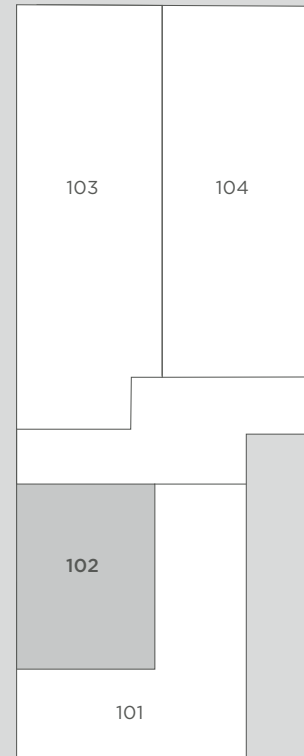

ELEVEN
PAORA

APARTMENT **102**

1 BED. 1 BATH. 1 CARPARK.

AREA

Internal	57m ²
Terrace	36m ²
TOTAL	93m²

LEVEL 1 LAYOUT

NOTES

Areas are measured to the outside of external walls and to the centre of the inter-tenancy walls. All areas are approximate only and may change. Layouts, positions and specifications are subject to further change as per the Sales Agreement. Furniture and furnishings are indicative only and are not included.